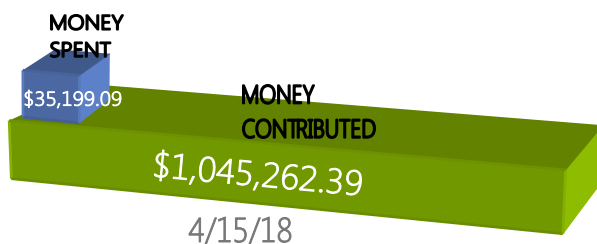

SHREDDING DAY . . . MAY 23

Mark your calendars. We will have a shredding truck in our parking lot on Wednesday, May 23 from 1-3 pm. Please bring your documents to be shredded during that time only. Thank you.

LOVE SERVES MINISTRY

The Love Serves Ministry assists those in our church family who are unable to do things themselves inside or outside their homes. These people could be widows, singles, physically disabled, chronically ill or elderly. The purpose is to come alongside them and help with the upkeep of their home & property that they are unable to do. If you are interested in being a part of this ministry, please contact Beth Nguyen 465-4644. She is currently working on connecting people and their skills with those in need.

NORTHVIEW CHRISTIAN SCHOOL

Registration for the Fall is now open for the Northview Christian School. They offer MWF Preschool, TTh Preschool and Kindergarten. For more information, call their office (467-6014) or visit Northview's website.

THANK YOU

Al & I would like to thank our Northview family for the cards, meals and visits over the last few months of rehab. We appreciate so much your prayers and words of encouragement.

Al & Sharon Robinson

BUILDING PROJECT UPDATE

CHILDREN

DONNA ROBBINS, 466-1770, EXT. 305

VBS INFORMATIONAL MEETING . . . APRIL 22

Learn more about this year's VBS details and find the perfect spot for you to serve! Join us on April 22 in Fellowship Hall from 12:15 to 12:45 pm. Snacks provided.

KIDS' CAMP: 4th-6th grade; June 18-22 at Riverview. (Only 2 slots left for adult leaders so hurry!)

VICTORY VBS: June 25-29. For Children K-6th grade (Pre-K for leader's children only). Sign up is now on-line for children and leaders and leaders can also sign up in the foyer. The more leaders we have sign up to serve, the more children we can share the gospel with!

SMILES, GIGGLES & SNUGGLES: Serving in nursery is a highlight of the week! If you can help, please contact Sidney Hatch, 513-330-4902

STUDENTS

ALTON SCHULTZ, 466-1770, EXT 306

HIGH SCHOOL

April 15: Sunday School, 10:00 am, gym

April 15: McCall Training #2, 3:00 pm

April 15: Youth Group, 6:00 - 8:30 pm

MIDDLE SCHOOL

April 15: Sunday School, 10:00 am; Rm. 102 (boys); Rm. 106 (girls)

COLLEGE & CAREER

MIKE & ELISE SCHUERMAN, (414) 416-8671

SUNDAY - Sunday School, 10:00 am, Room 109

TUESDAYS - 6:40 pm, 8518 E Greenbluff Rd.

Fellowship/dinner nights and Bible study.

"Let's Live Together in Love" (going through I John)

"LIKE" our Facebook page **NBC COLLEGE AND CAREER**

LIFE GROUPS

DAVID HARA, 466-1770, EXT 310

The purpose of LIFE groups is to build authentic community where peoples' relationships with God and other believers are challenged to grow deeper & more mature. If you'd like to be in a LIFE group, Contact Pastor David.

STEPHEN MINISTRY

THERESA PARADA, 466-1770, EXT 308

People don't always want advice. Many times they just need someone with an ear to listen & a heart to understand. Stephen Ministries provide confidential, one-on-one, Christ-centered care for both men & women amidst difficult seasons.

To talk to a Stephen Minister, contact Kathy Wright at 990-8255.

WOMEN

THERESA PARADA, 466-1770, EXT 308

NORTHVIEW WOMEN'S TEA . . . APRIL 28

Come & share in this lovely time of fellowship, delicious food and wonderful tea! It will be April 28th, 1-3 pm in Fellowship Hall. If you would like to personally host & decorate a table, please indicate that when you register. We only have opportunities for a certain number of hostesses. Tickets will be $15. Register **TODAY**. Questions? Contact Shelene Rochelle at (499-7553) or Andi Schaefer at 253-377-6104.

UPCOMING EVENTS:

May 11 - Mom's Night Out

June 10 - Family Picnic at the Lavender Farm

MEN

DAVID HARA, 466-1770, EXT 310

FIRST THINGS FIRST

Wednesdays, 6:00 am, Fellowship Hall

Men meeting to discuss the upcoming sermon and pray together.

MEN'S MODIFIED SOFTBALL TEAM

The men are putting together a Northview Men's Modified Softball team. If you are interested in being a part of this, please contact Alec Erb (alec.erb6@yahoo.com) or Neil Golan (negolan@yahoo.com)

SENIORS

ADULT BIBLE STUDY - The Gospel of Luke

Tuesday mornings, 10:00 am; taught by Pastor David Hara

WORSHIP