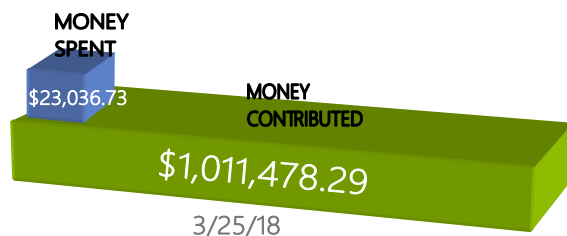

FELLOWSHIP OF CHRISTIAN ATHLETES . . . MARCH 26

All high school students are welcome to attend the FCA meeting tomorrow morning in Fellowship Hall at 6:30am. A free hot breakfast awaits your arrival.

NORTHVIEW MEMBERSHIP CLASSES . . . APRIL 8 & 15

For those that are interested in membership or finding out more about Northview, we will be holding two consecutive membership classes on April 8 & 15. You will need to attend both sessions. Please call the church office to sign up.

LOVE SERVES MINISTRY

The Love Serves Ministry assists those in our church family who are unable to do things themselves inside or outside their homes. These people could be widows, singles, physically disabled, chronically ill or elderly. The purpose is to come alongside them and help them with the upkeep of their home & property that they are unable to do. If you are interested in being a part of this ministry, please contact Beth Nguyen 465-4644. She is currently working on connecting people and their skills with those in need.

NORTHVIEW CHRISTIAN SCHOOL

Registration for the Fall is now open for the Northview Christian School. They offer MWF Preschool, TTh Preschool and Kindergarten. For more information, call their office (467-6014) or visit Northview's website.

EASTER SEASON DATES

March 30: Good Friday Service/Communion

April 1: Two Easter Services . . . 8:30 & 10:30 am; no Sunday School.

BUILDING PROJECT UPDATE

CHILDREN

DONNA ROBBINS, 466-1770, EXT. 305

YAY! . . . So many great things are happening in the Children's Department and God is opening doors to so much more! There is a feeling of energy that is brewing & getting stronger! We now are looking for members to be on a sewing team! Please contact Donna if you have these gifts & would like to serve the Lord with them in this way!

CHILDREN'S CHURCH OPENING . . . Wow! What a great response we have had to serve in various ways in the Children's Ministries. We have an immediate opening for teachers in the first hour of Children's Church as well as for some prayer team members. Please contact Donna for more information.

NURSERY . . . We have open slots for more people to serve in the Nursery on Easter. Contact Sidney at 513-330-4902.

STUDENTS

ALTON SCHULTZ, 466-1770, EXT 306

HIGH SCHOOL

March 25: Sunday School, 10:00 am, gym

March 25: McCall Training #1, 3:00 pm

March 25: Youth Group, 6:00 pm

April 1: **NO** Youth Group

MIDDLE SCHOOL

March 25: Sunday School, 10:00 am; Rm. 102 (boys); Rm. 106 (girls)

March 28: Youth Group, 6:30 pm

April 4: **NO** Youth Group

COLLEGE & CAREER

MIKE & ELISE SCHUERMAN, (414) 416-8671

SUNDAY - Sunday School, 10:00 am, Room 109

TUESDAYS - 6:40 pm, 8518 E Greenbluff Rd.

Fellowship/dinner nights and Bible study.

"Let's Live Together in Love" (going through I John)

"LIKE" our Facebook page **NBC COLLEGE AND CAREER**

LIFE GROUPS

DAVID HARA, 466-1770, EXT 310

The purpose of LIFE groups is to build authentic community where peoples' relationships with God and other believers are challenged to grow deeper & more mature. If you'd like to be in a LIFE group, Contact Pastor David.

STEPHEN MINISTRY

THERESA PARADA, 466-1770, EXT 308

People don't always want advice. Many times they just need someone with an ear to listen & a heart to understand. Stephen Ministries provide confidential, one-on-one, Christ-centered care for both men & women amidst difficult seasons.

To talk to a Stephen Minister, contact Kathy Wright at 990-8255.

WOMEN

THERESA PARADA, 466-1770, EXT 308

ANNUAL SOLACE RETREAT . . . APRIL 13-15

The Women's Ministry team is offering the third Annual Spring Solace Retreat. This is an unique format with a schedule focused on rest, relaxation and reconnection with God and friends. Through guided time in silence you can experience a peace and rest with God. This wonderful retreat is located at beautiful Hill's Resort on Priest Lake. Register **TODAY**. Cost varies.

NORTHVIEW WOMEN'S TEA . . . APRIL 28

Come & share in this lovely time of fellowship, delicious food and wonderful tea! It will be April 28th, 1-3 pm in Fellowship Hall. If you would like to personally host & decorate a table, please indicate that when you register. We only have opportunities for a certain number of hostesses. Tickets will be $15. Register **TODAY**. Questions? Contact Shelene Rochelle at (499-7553) or Andi Schaefer at 253-377-6104.

MEN

DAVID HARA, 466-1770, EXT 310

FIRST THINGS FIRST