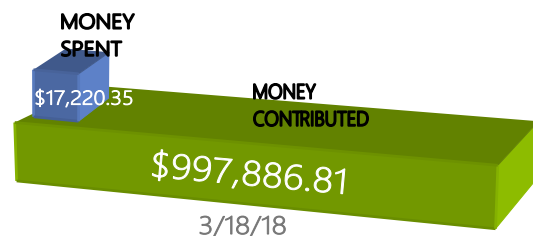

This is a family event! Put on your work gloves & gather your tools and join us on Saturday, March 24 from 8:00 am in "sprucing up" our church property & building for the upcoming Easter season.

NORTHVIEW MEMBERSHIP CLASSES . . . APRIL 8 & 15

For those that are interested in membership or finding out more about Northview, we will be holding two consecutive membership classes on April 8 & 15. You will need to attend both sessions. Please call the church office to sign up.

LOVE SERVES MINISTRY

The Love Serves Ministry assists those in our church family who are unable to do things themselves inside or outside their homes. These people could be widows, singles, physically disabled, chronically ill or elderly. The purpose is to come alongside them and help them with the upkeep of their home & property that they are unable to do. If you are interested in being a part of this ministry, please contact Beth Nguyen 465-4644. She is currently working on connecting people and their skills with those in need.

NORTHVIEW CHRISTIAN SCHOOL

Registration for the Fall is now open for the Northview Christian School. They offer MWF Preschool, TTh Preschool and Kindergarten. For more information, call their office (467-6014) or visit Northview's website.

EASTER SEASON DATES

March 30: Good Friday Service/Communion

April 1: Two Easter Services . . . 8:30 & 10:30 am; no Sunday School.

BUILDING PROJECT UPDATE

CHILDREN

DONNA ROBBINS, 466-1770, EXT. 305

CHILDREN'S CHURCH OPENING . . . Wow! What a great response we have had to serve in various ways in the Children's Ministries. We have an immediate opening for teachers in the first hour of Children's Church. Please contact Donna for more information.

NURSERY . . . We praise the Lord for all the love Christ poured into the children & families in the Nursery through Natasha Markley! We are thankful that she will still be attending Northview! We are excited to welcome Sidney Hatch as our interim Nursery Director who will be serving in this role until July 15th. **NOTE:** We have some open slots for more people to serve in the Nursery on Easter. Contact Sidney at 513-330-4902 if you can help.

STUDENTS

ALTON SCHULTZ, 466-1770, EXT 306

HIGH SCHOOL

March 18: Sunday School, 10:00 am, gym

March 18: Youth Group, 6:00 pm

March 23: Fam Din Din, 6:30 pm

MIDDLE SCHOOL

March 18: Sunday School, 10:00 am; Rm. 102 (boys); Rm. 106 (girls)

March 21: Youth Group, 6:30 pm

March 23: Fam Din Din, 6:30 pm

COLLEGE & CAREER MIKE & ELISE SCHUERMAN, (414) 416-8671

SUNDAY - Sunday School, 10:00 am, Room 109

TUESDAYS - 6:40 pm, 8518 E Greenbluff Rd.

Fellowship/dinner nights and Bible study.

"Let's Live Together in Love" (going through I John)

"LIKE" our Facebook page **NBC COLLEGE AND CAREER**

LIFE GROUPS

DAVID HARA, 466-1770, EXT 310

The purpose of LIFE groups is to build authentic community where peoples' relationships with God and other believers are challenged to grow deeper & more mature. If you'd like to be in a LIFE group, Contact Pastor David.

STEPHEN MINISTRY THERESA PARADA, 466-1770, EXT 308

People don't always want advice. Many times they just need someone with an ear to listen & a heart to understand. Stephen Ministries provide confidential, one-on-one, Christ-centered care for both men & women amidst difficult seasons.

To talk to a Stephen Minister, contact Kathy Wright at 990-8255.

WOMEN

THERESA PARADA, 466-1770, EXT 308

ANNUAL SOLACE RETREAT . . . APRIL 13-15

The Women's Ministry team is offering the third Annual Spring Solace Retreat. This is an unique format with a schedule focused on rest, relaxation and reconnection with God and friends. Through guided time in silence you can experience a peace and rest with God. This wonderful retreat is located at beautiful Hill's Resort on Priest Lake. Registration begins next Sunday. Cost varies.

NORTHVIEW WOMEN'S TEA . . . APRIL 28

Come & share in this lovely time of fellowship, delicious food and wonderful tea! It will be April 28th, 1-3 pm in Fellowship Hall. If you would like to personally host & decorate a table, please indicate that when you register. We only have opportunities for a certain number of hostesses. Tickets will be $15 & registration begins next Sunday, March 25th. Questions? Contact Shelene Rochelle at (499-7553) or Andi Schaefer at 253-377-6104.

MEN

DAVID HARA, 466-1770, EXT 310

FIRST THINGS FIRST